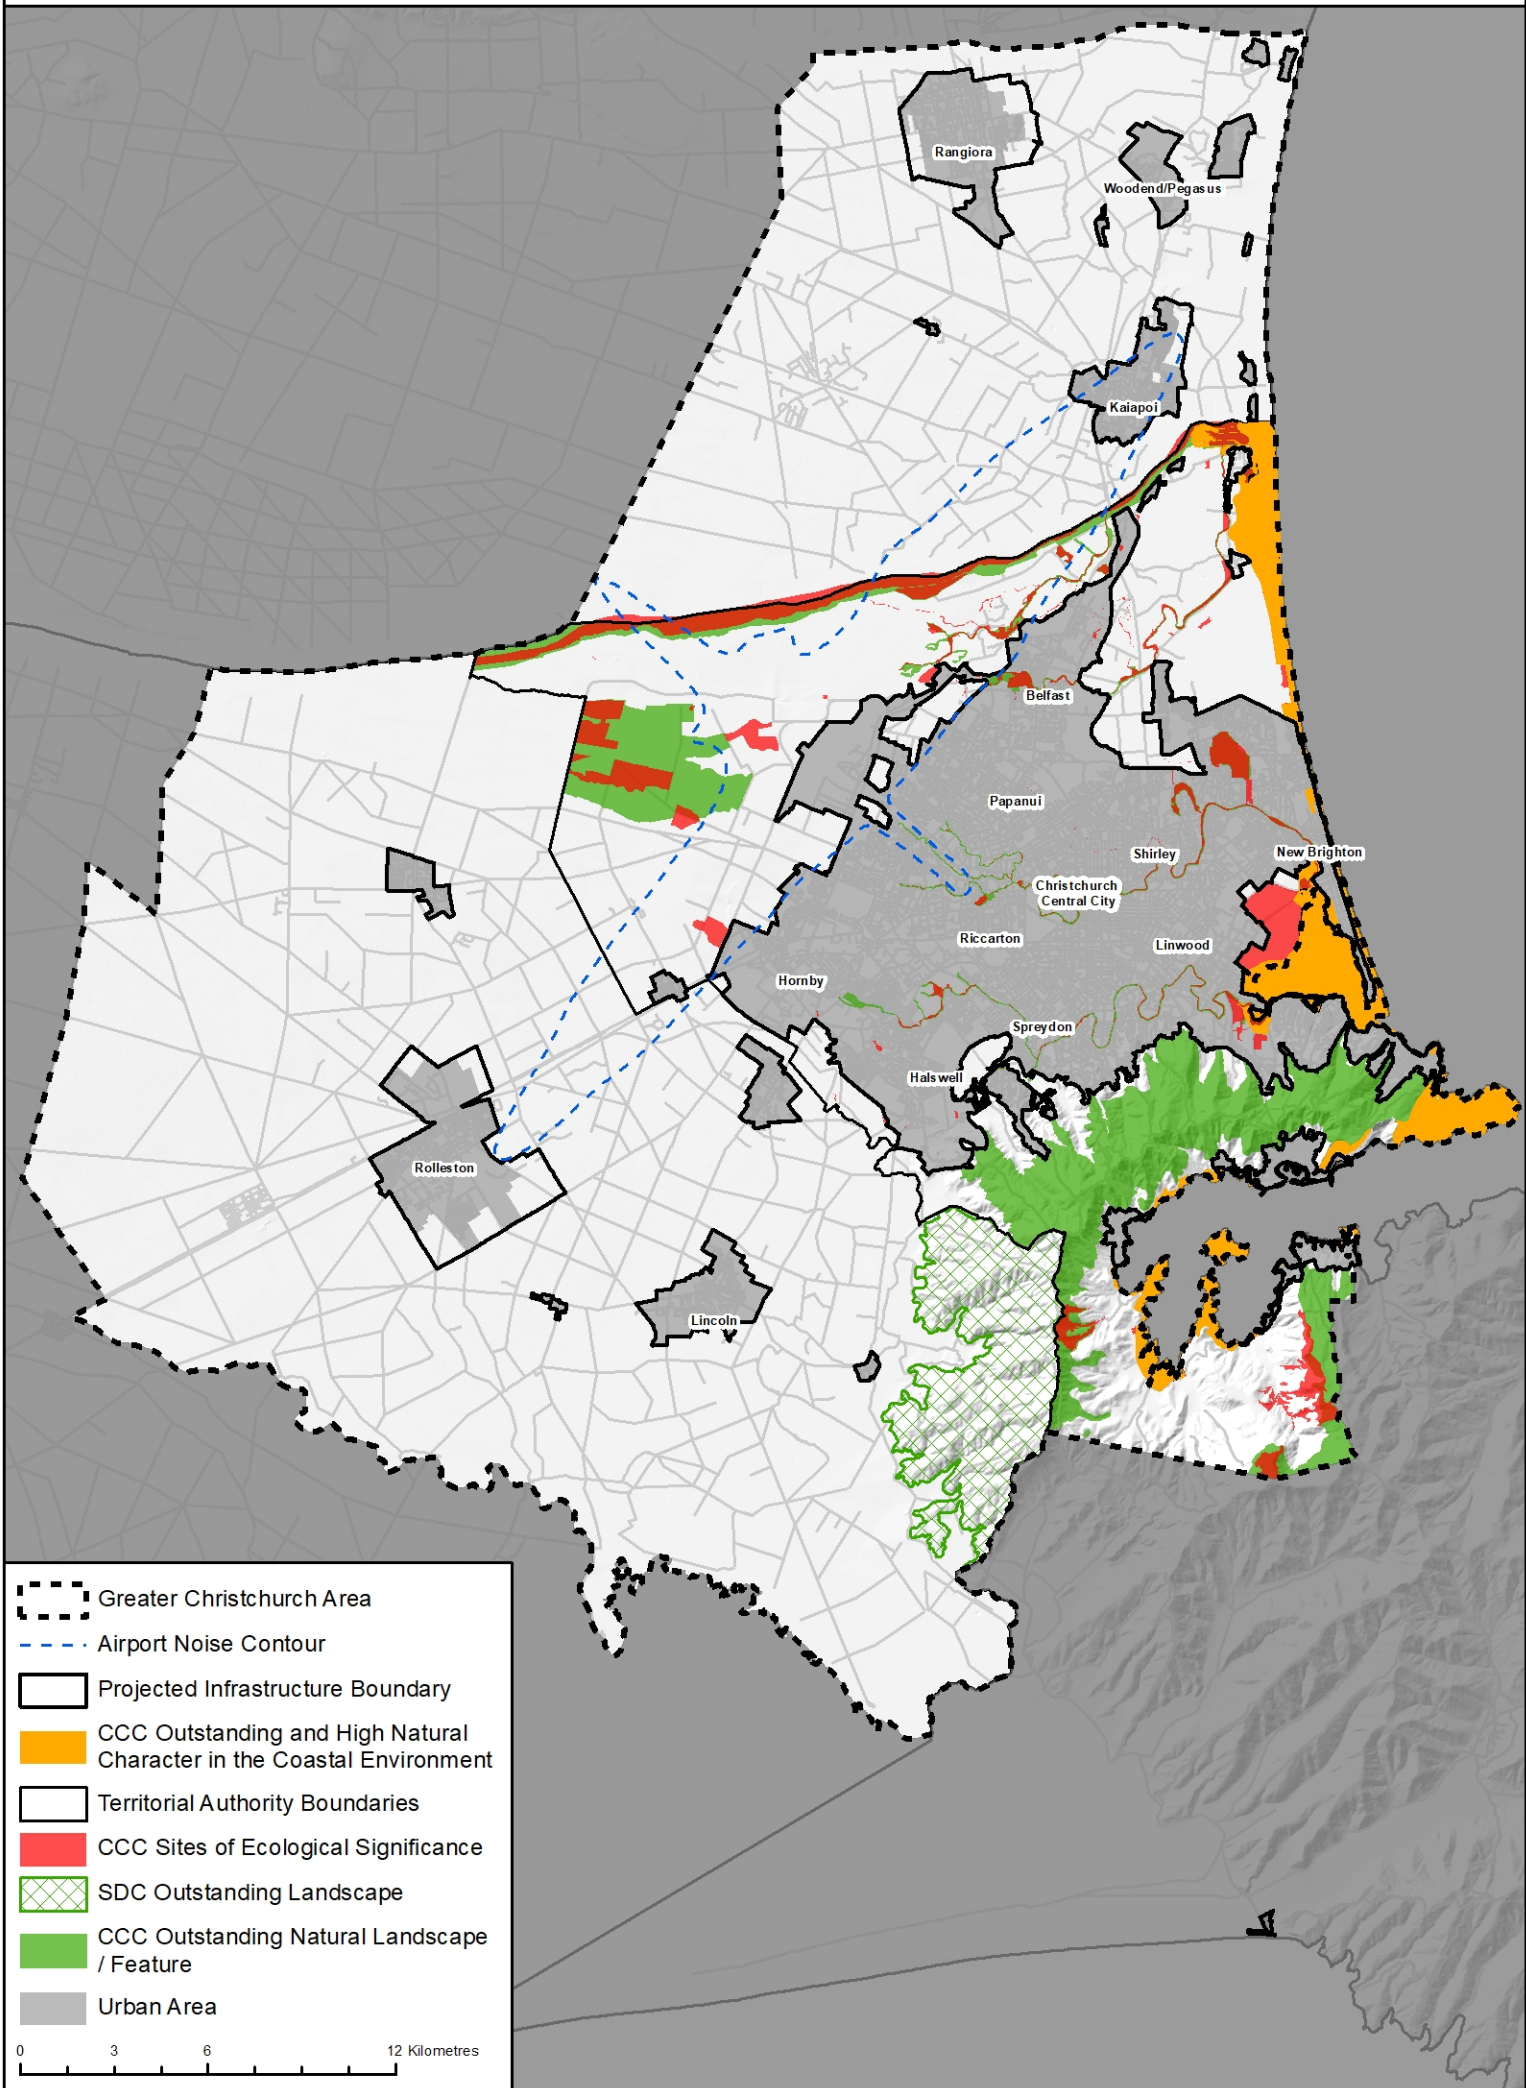

Outstanding Natural Landscapes

- Greater Christchurch Area
- Airport Noise Contour
- Projected Infrastructure Boundary
- CCC Outstanding and High Natural Character in the Coastal Environment
- Territorial Authority Boundaries
- CCC Sites of Ecological Significance
- SDC Outstanding Landscape
- CCC Outstanding Natural Landscape / Feature
- Urban Area

0 3 6 12 Kilometres